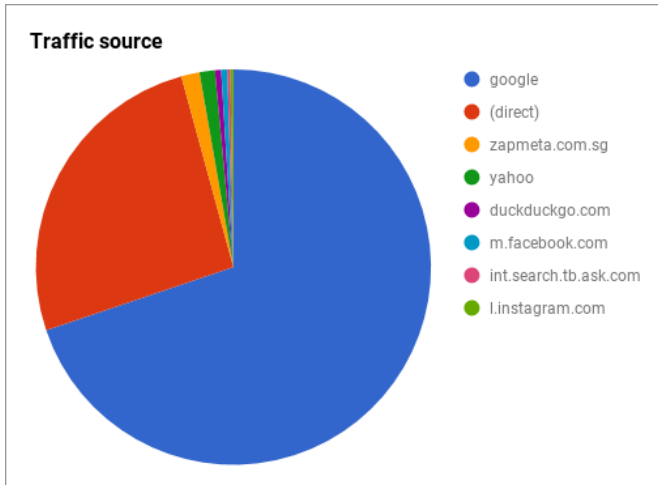

Top Traffic Source Overview

Source	Pageviews
google	5,129
(direct)	1,905
zapmeta.com.sg	110
yahoo	92
duckduckgo.com	37
m.facebook.com	37
int.search.tb.ask.com	18
l.instagram.com	18

Locations	Pageviews
Singapore	641
Timor-Leste	55
Australia	18
Indonesia	18
Ireland	18
Ukraine	18
(not set)	0
Bahrain	0
Brazil	0
Brunei	0