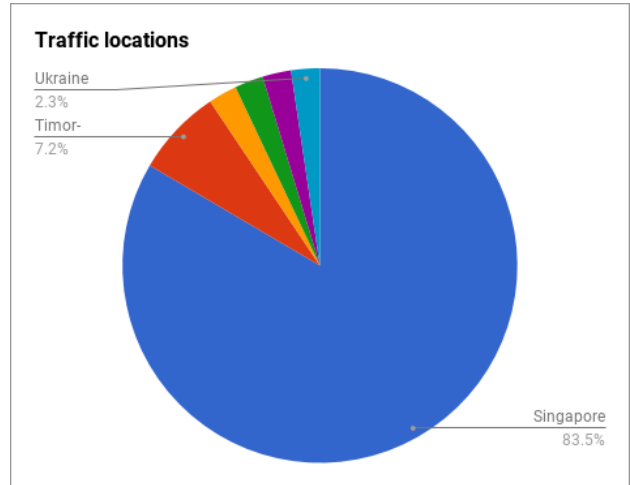

Top Traffic Source Overview

Source	Pageviews
google	5,129
(direct)	1,905
zapmeta.com.sg	110
yahoo	92
duckduckgo.com	37
m.facebook.com	37
int.search.tb.ask.com	18
l.instagram.com	18

Locations	Pageviews
Singapore	641
Timor-Leste	55
Australia	18
Indonesia	18
Ireland	18
Ukraine	18
(not set)	0
Bahrain	0
Brazil	0
Brunei	0