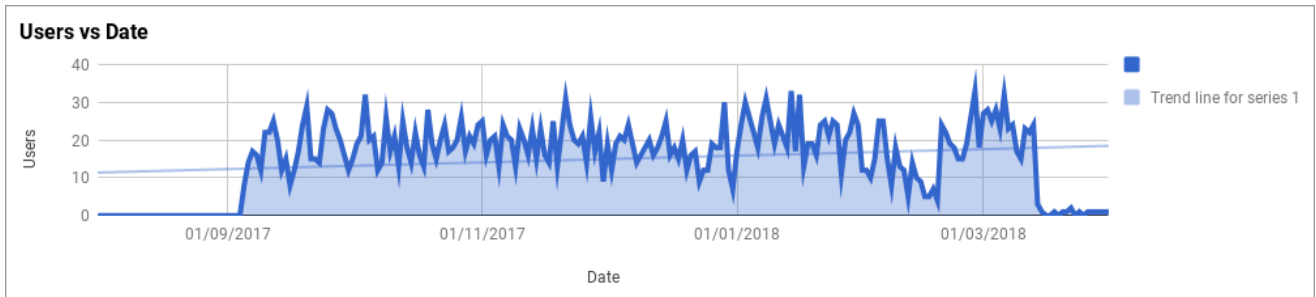

Traffic Analytic Report by UX Sniff

From: 1-Aug-2017

To: 31-Mar-2018

com
/https://com/search.php

Overview

Users

3,625

Sessions

890

Pageviews

7,051

Average Visit Duration: **253.54**

Average duration each person spends on the site.

Visits: **890**

No. of overall visits to site.

Unique Visitors: **3,625**

No. of unduplicated visitors to the site

Page Views: **7,051**

Total no. of pages viewed, inclusive of repeated views on a single page.

Bounce Rate: **87.19%**

% of single page visits where a visitor leaves the site from the entrance page without any interaction.

Bounce Rate

87.19%

Avg. Session Duration (sec)

253.54

Page / Session

7.92